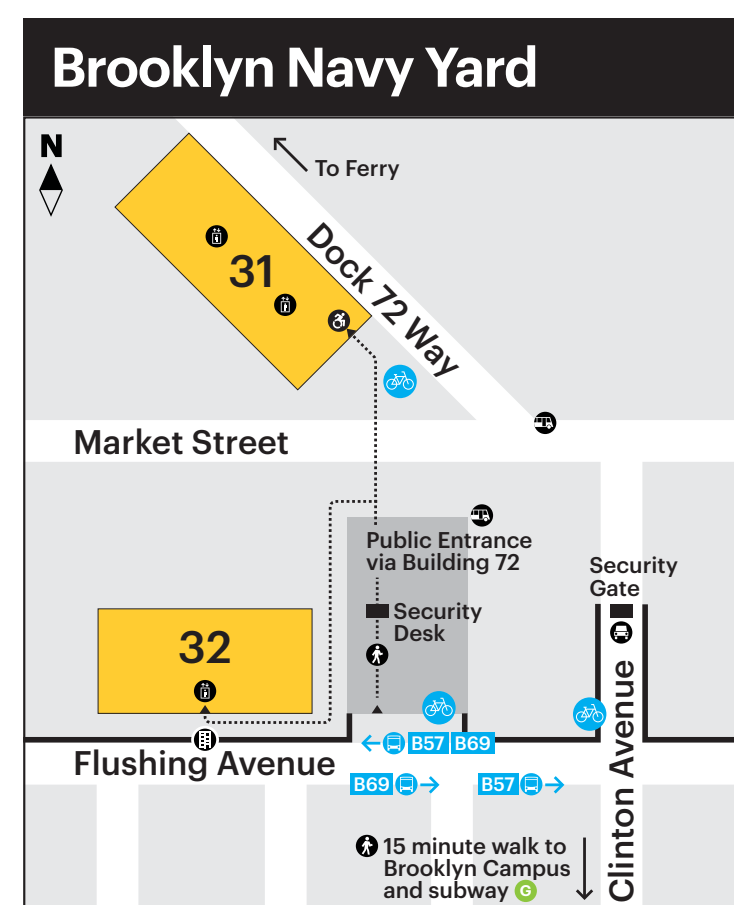

Pratt Campus Map

Directory

Brooklyn Campus

ARC Building.....	1	E6
Cannoneer Court.....	2	F6
Caroline Ladd Pratt House.....	3	A4
Chemistry Building.....	4	D5
DeKalb Gallery in DeKalb Hall.....	5	C7
DeKalb Hall.....	5	C7
East Hall.....	6	D5
Emerson Place Residence.....	7	F3
Engineering Building.....	8	E5
Esther Lloyd-Jones Hall.....	9	C6
Film/Video Building.....	10	E3
Grand Avenue Residence.....	11	D1
Higgins Hall.....	12	C9
Juliana Curran Terian Design Center.....	13	E6
Library.....	14	C6
Machinery Building.....	15	E5
Main Building.....	16	C5
Memorial Hall.....	17	C5
Myrtle Hall.....	18	D3
North Hall.....	19	D4
Pantas Hall.....	20	D7
Photography Gallery in ARC Building, Lower Level.....	1	E6
Pratt Studios.....	21	D6
Pratt Townhouses.....	22	E5
Schafner Gallery in Chemistry Building.....	4	D5
South Hall.....	23	C5
Stabile Hall.....	24	F5
Steuben Gallery in Steuben Hall.....	25	E6
Steuben Hall.....	25	E6
Student Union.....	26	D5
Student Wellness Center.....	27	C4
Thrift Hall.....	28	C7
Willoughby Hall.....	29	D3

Pratt Manhattan Center

Pratt Manhattan Center.....	30	A12
Pratt Manhattan Gallery.....	30	A12

Brooklyn Navy Yard

MFA Studios Dock 72, 3rd Floor.....	31	D11
Research Yard Building 3, 7th Floor.....	32	D12

Pfizer Building

Pratt Research Studios Pfizer Building, 7th Floor.....	33	F11
---	----	-----

Pratt Shuttle

Accessible transportation between Brooklyn Campus, Brooklyn Navy Yard, and Pfizer Building, Monday through Friday, 9 AM-midnight.

A Pratt ID is required to ride. Scan the QR code for the route and schedule.

Key

- ▶ Building Entrance
- ♿ Accessible Building Entrance
- ⋯ Accessible Route
- 🚶 Pedestrian Entrance
- 🚗 Vehicle Entrance
- ♿ Turnstile (ID required for entry)
- Fence
- 🛡 Campus Safety Booth
- 🛖 Elevator
- ➡ Steps (arrow indicates up)
- 🚏 Pratt Shuttle Stop
- 🚌 MTA Bus Stop
- 🚲 Citi Bike Station