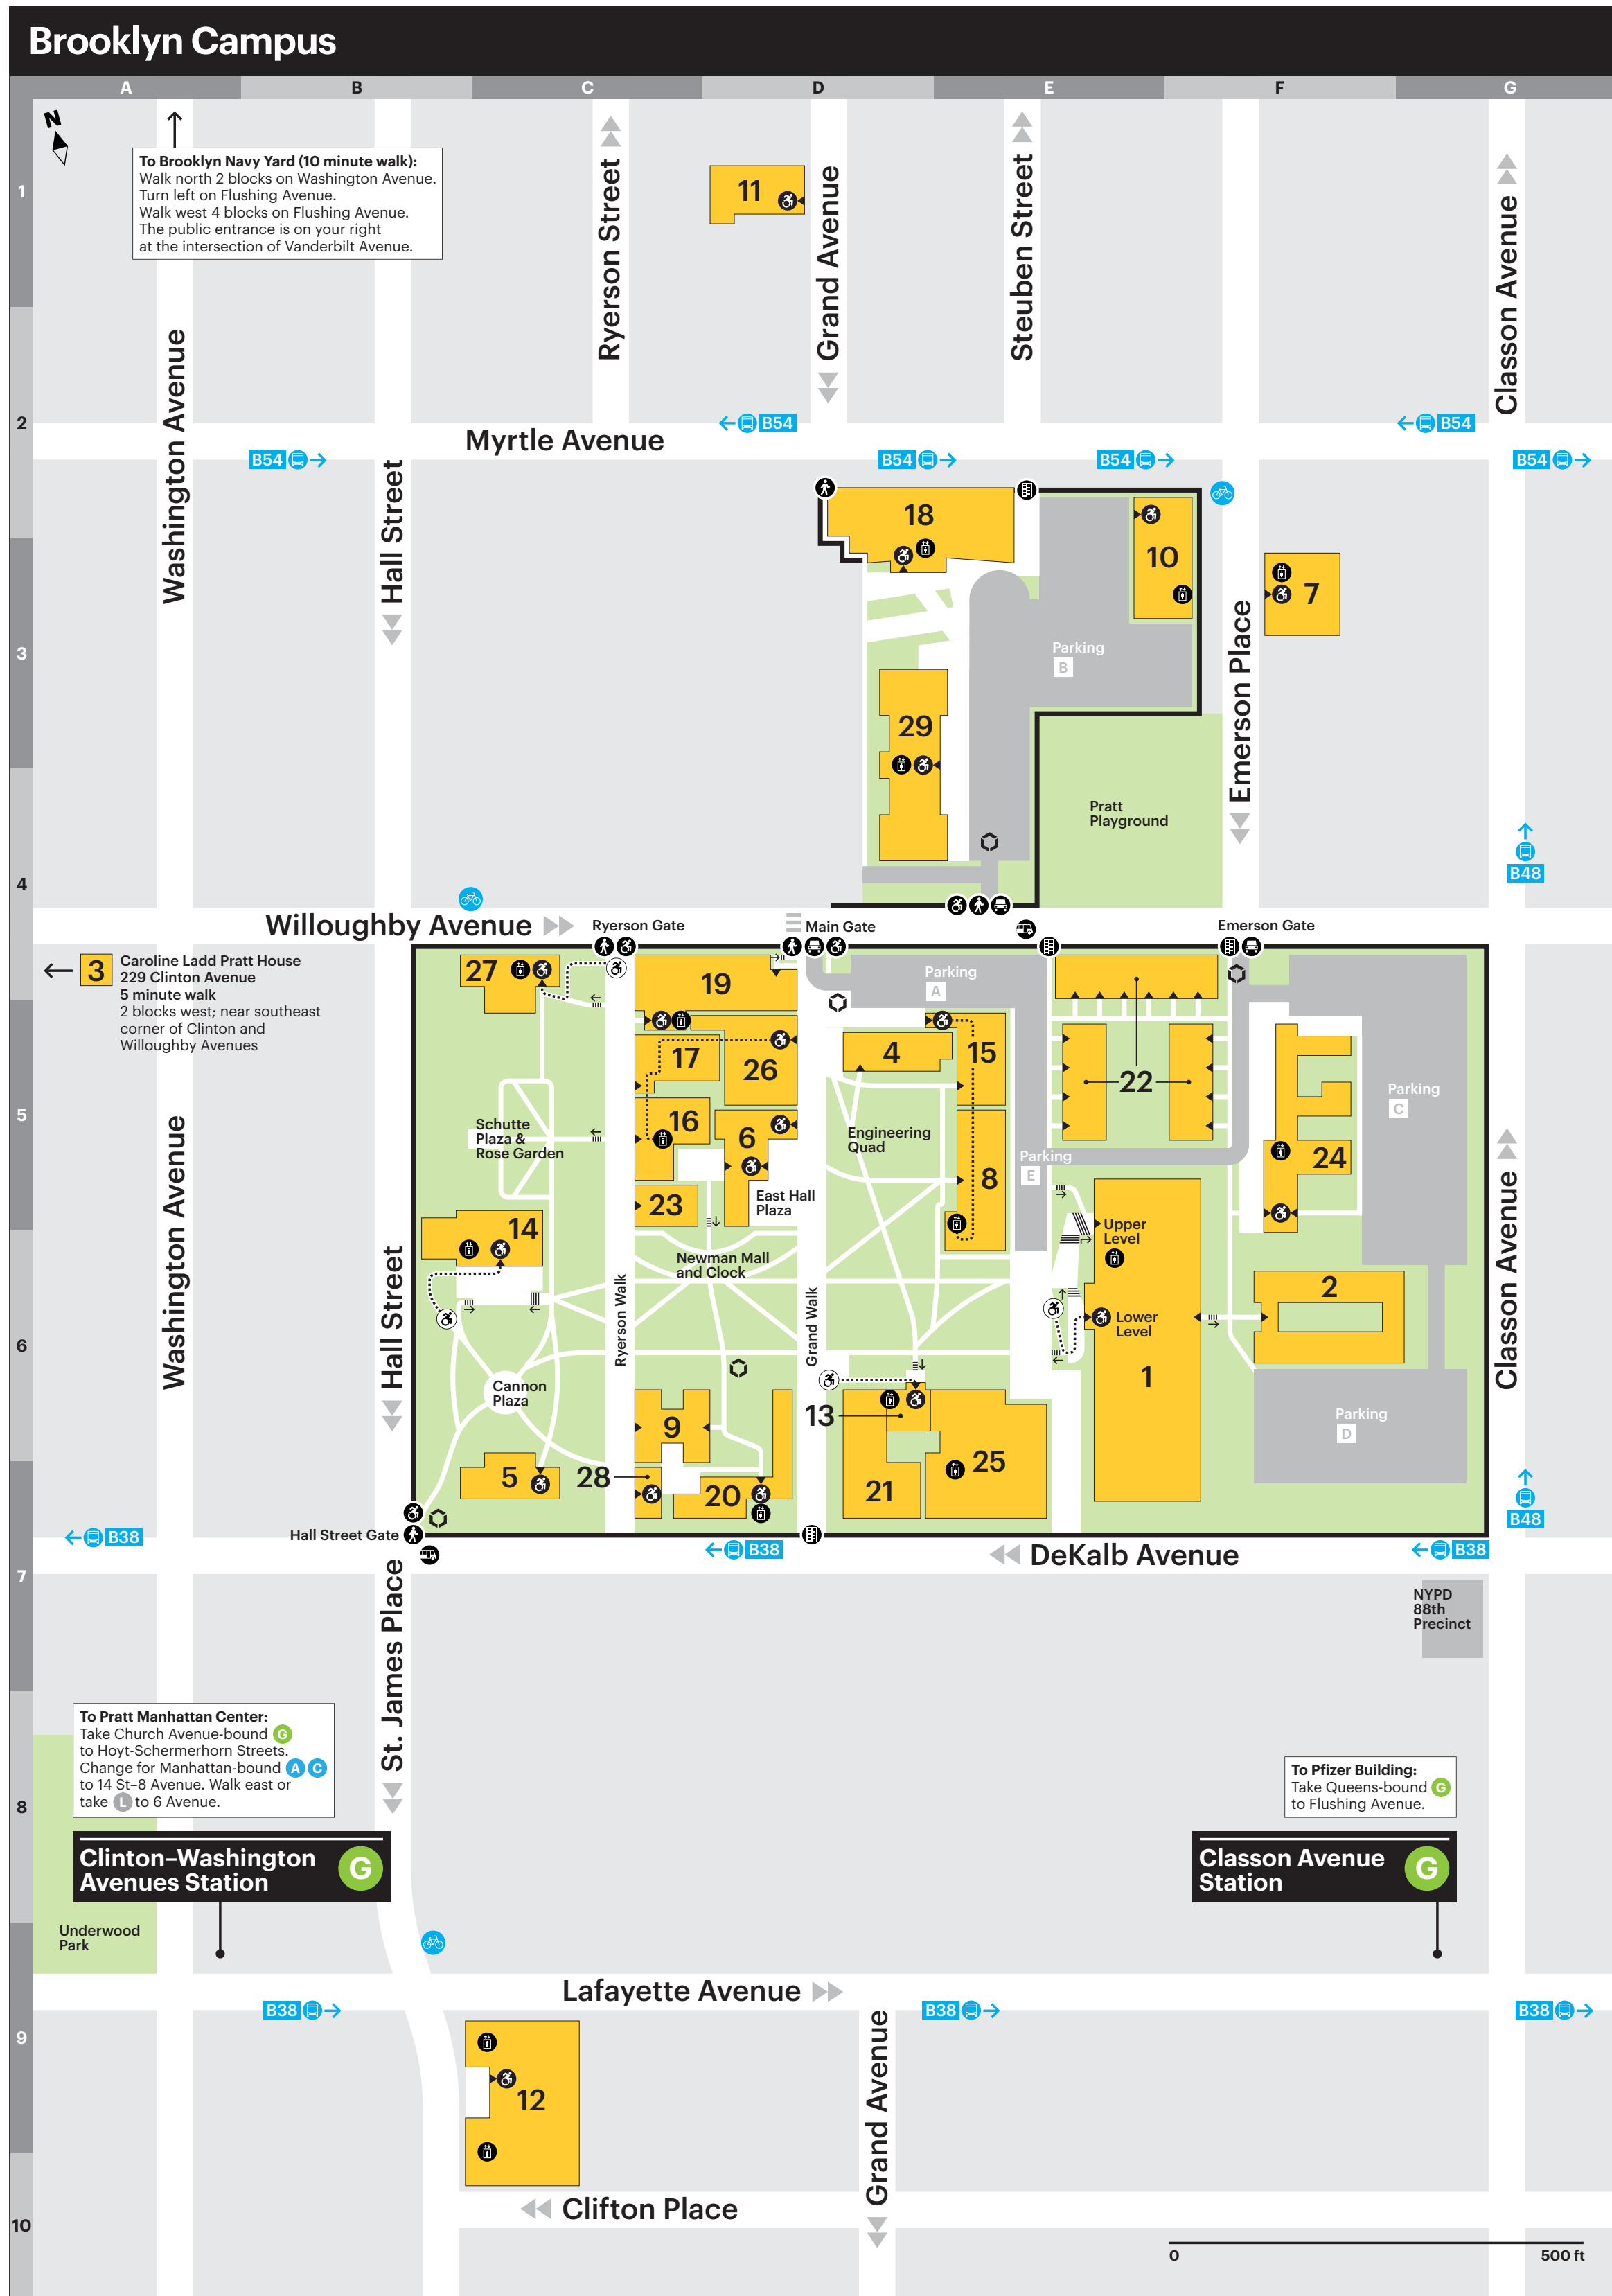

Pratt Campus Map

Directory

Brooklyn Campus

ARC Building.....	1	E6
Cannoneer Court.....	2	F6
Caroline Ladd Pratt House.....	3	A4
Chemistry Building.....	4	D5
DeKalb Gallery in DeKalb Hall.....	5	C7
DeKalb Hall.....	5	C7
East Hall.....	6	D5
Emerson Place Residence.....	7	F3
Engineering Building.....	8	E5
Esther Lloyd-Jones Hall.....	9	C6
Film/Video Building.....	10	E3
Grand Avenue Residence.....	11	D1
Higgins Hall.....	12	C9
Juliana Curran Terian Design Center.....	13	E6
Library.....	14	C6
Machinery Building.....	15	E5
Main Building.....	16	C5
Memorial Hall.....	17	C5
Myrtle Hall.....	18	D3
North Hall.....	19	D4
Pantas Hall.....	20	D7
Photography Gallery in ARC Building, Lower Level.....	1	E6
Pratt Studios.....	21	D6
Pratt Townhouses.....	22	E5
Schafner Gallery in Chemistry Building.....	4	D5
South Hall.....	23	C5
Stabile Hall.....	24	F5
Steuben Gallery in Steuben Hall.....	25	E6
Steuben Hall.....	25	E6
Student Union.....	26	D5
Student Wellness Center.....	27	C4
Thrift Hall.....	28	C7
Willoughby Hall.....	29	D3

Pfizer Building

Pratt Research Studios Pfizer Building, 7th Floor.....	33	F11
---	----	-----

Pratt Shuttle

Accessible transportation between Brooklyn Campus, Brooklyn Navy Yard, and Pfizer Building, Monday through Friday, 9 AM-midnight.

A Pratt ID is required to ride. Scan the QR code for the route and schedule.

Key

- ▶ Building Entrance
- ♿ Accessible Building Entrance
- ⋯ Accessible Route
- 🚶 Pedestrian Entrance
- 🚗 Vehicle Entrance
- ♿ Turnstile (ID required for entry)
- Fence
- 🛡 Campus Safety Booth
- 🛖 Elevator
- ➡ Steps (arrow indicates up)
- 🚏 Pratt Shuttle Stop
- 🚌 MTA Bus Stop
- 🚲 Citi Bike Station

As of March 31, 2026

Scan for an interactive campus map and directory