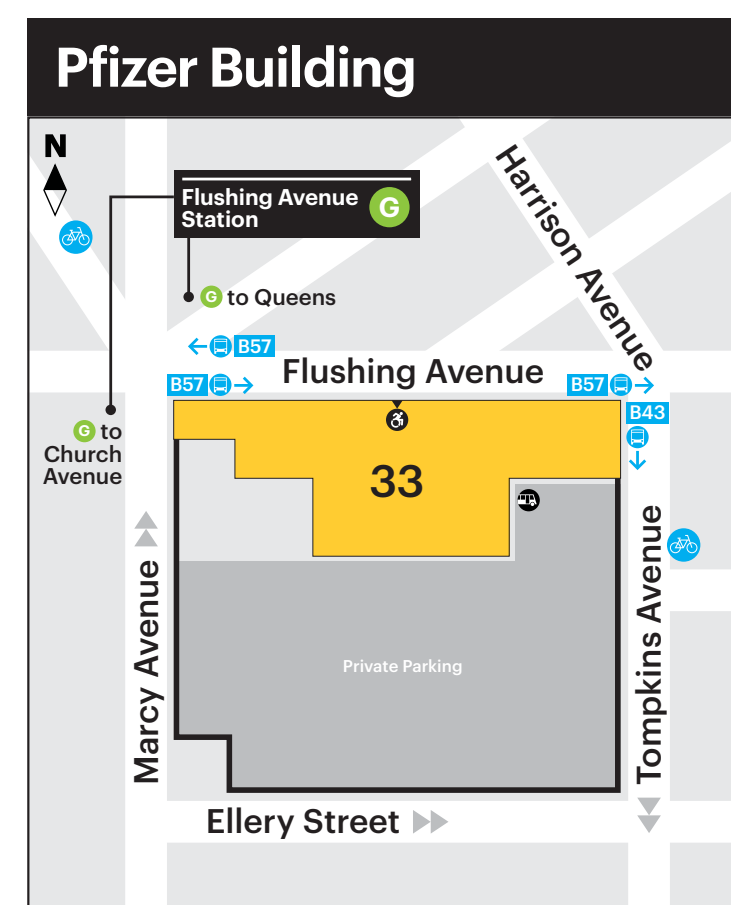

Pratt Campus Map

Directory

Brooklyn Campus

ARC Building.....	1	E6
Cannoneer Court.....	2	F6
Caroline Ladd Pratt House.....	3	A4
Chemistry Building.....	4	D5
DeKalb Gallery in DeKalb Hall.....	5	C7
DeKalb Hall.....	5	C7
East Hall.....	6	D5
Emerson Place Residence.....	7	F3
Engineering Building.....	8	E5
Esther Lloyd-Jones Hall.....	9	C6
Film/Video Building.....	10	E3
Grand Avenue Residence.....	11	D1
Higgins Hall.....	12	C9
Juliana Curran Terian Design Center.....	13	E6
Library.....	14	C6
Machinery Building.....	15	E5
Main Building.....	16	C5
Memorial Hall.....	17	C5
Myrtle Hall.....	18	D3
North Hall.....	19	D4
Pantas Hall.....	20	D7
Photography Gallery in ARC Building, Lower Level.....	1	E6
Pratt Studios.....	21	D6
Pratt Townhouses.....	22	E5
Schafner Gallery in Chemistry Building.....	4	D5
South Hall.....	23	C5
Stabile Hall.....	24	F5
Steuben Gallery in Steuben Hall.....	25	E6
Steuben Hall.....	25	E6
Student Union.....	26	D5
Student Wellness Center.....	27	C4
Thrift Hall.....	28	C7
Willoughby Hall.....	29	D3

Pratt Manhattan Center

Pratt Manhattan Center.....	30	A12
Pratt Manhattan Gallery.....	30	A12

Brooklyn Navy Yard

MFA Studios Dock 72, 3rd Floor.....	31	D11
Research Yard Building 3, 7th Floor.....	32	D12

Pfizer Building

Pratt Research Studios Pfizer Building, 7th Floor.....	33	F11
---	----	-----

Pratt Shuttle

Accessible transportation between Brooklyn Campus, Brooklyn Navy Yard, and Pfizer Building, Monday through Friday, 9 AM-midnight.

A Pratt ID is required to ride. Scan the QR code for the route and schedule.

Key

- ▶ Building Entrance
- ♿ Accessible Building Entrance
- ⋯ Accessible Route
- 🚶 Pedestrian Entrance
- 🚗 Vehicle Entrance
- ♿ Turnstile (ID required for entry)
- Fence
- 🛡 Campus Safety Booth
- 🛖 Elevator
- ➡ Steps (arrow indicates up)
- 🚏 Pratt Shuttle Stop
- 🚌 MTA Bus Stop
- 🚲 Citi Bike Station