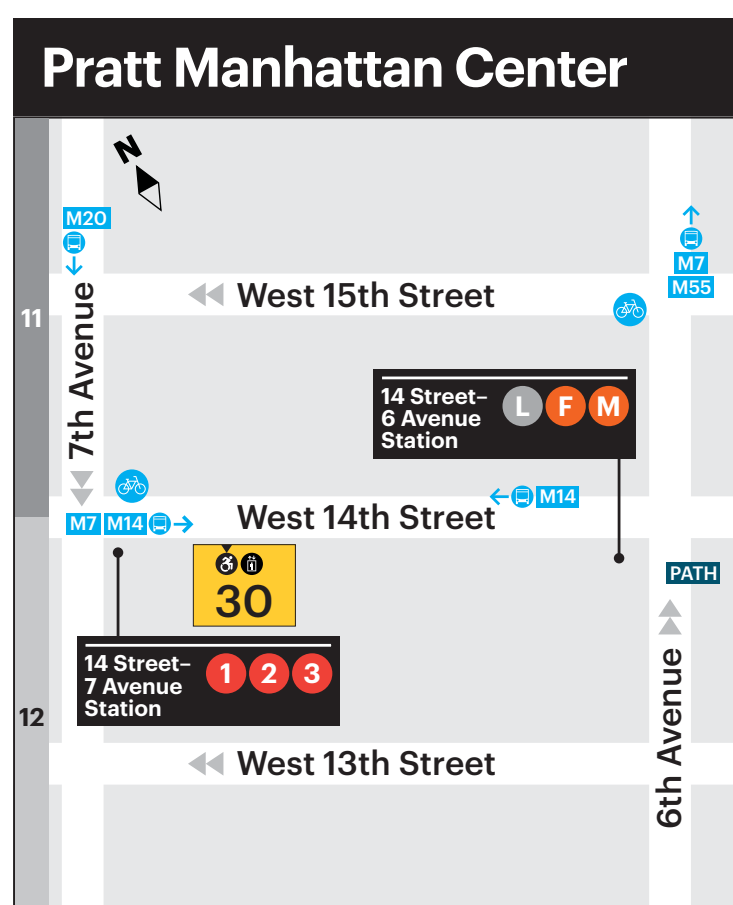

Pratt Campus Map

Directory

Brooklyn Campus

ARC Building.....	1	E6
Cannoneer Court.....	2	F6
Caroline Ladd Pratt House.....	3	A4
Chemistry Building.....	4	D5
DeKalb Gallery in DeKalb Hall.....	5	C7
DeKalb Hall.....	5	C7
East Hall.....	6	D5
Emerson Place Residence.....	7	F3
Engineering Building.....	8	E5
Esther Lloyd-Jones Hall.....	9	C6
Film/Video Building.....	10	E3
Grand Avenue Residence.....	11	D1
Higgins Hall.....	12	C9
Juliana Curran Terian Design Center.....	13	E6
Library.....	14	C6
Machinery Building.....	15	E5
Main Building.....	16	C5
Memorial Hall.....	17	C5
Myrtle Hall.....	18	D3
North Hall.....	19	D4
Pantas Hall.....	20	D7
Photography Gallery in ARC Building, Lower Level.....	1	E6
Pratt Studios.....	21	D6
Pratt Townhouses.....	22	E5
Schafner Gallery in Chemistry Building.....	4	D5
South Hall.....	23	C5
Stabile Hall.....	24	F5
Steuben Gallery in Steuben Hall.....	25	E6
Steuben Hall.....	25	E6
Student Union.....	26	D5
Student Wellness Center.....	27	C4
Thrift Hall.....	28	C7
Willoughby Hall.....	29	D3

Pratt Manhattan Center

Pratt Manhattan Center.....	30	A12
Pratt Manhattan Gallery.....	30	A12

Brooklyn Navy Yard

MFA Studios Dock 72, 3rd Floor.....	31	D11
Research Yard Building 3, 7th Floor.....	32	D12

Pfizer Building

Pratt Research Studios Pfizer Building, 7th Floor.....	33	F11
---	----	-----

Pratt Shuttle

Accessible transportation between Brooklyn Campus, Brooklyn Navy Yard, and Pfizer Building, Monday through Friday, 9 AM-midnight.

A Pratt ID is required to ride. Scan the QR code for the route and schedule.

Key

- ▶ Building Entrance
- ♿ Accessible Building Entrance
- ⋯ Accessible Route
- 🚶 Pedestrian Entrance
- 🚗 Vehicle Entrance
- ♿ Turnstile (ID required for entry)
- Fence
- 🛡 Campus Safety Booth
- 🛖 Elevator
- ➡ Steps (arrow indicates up)
- 🚏 Pratt Shuttle Stop
- 🚌 MTA Bus Stop
- 🚲 Citi Bike Station