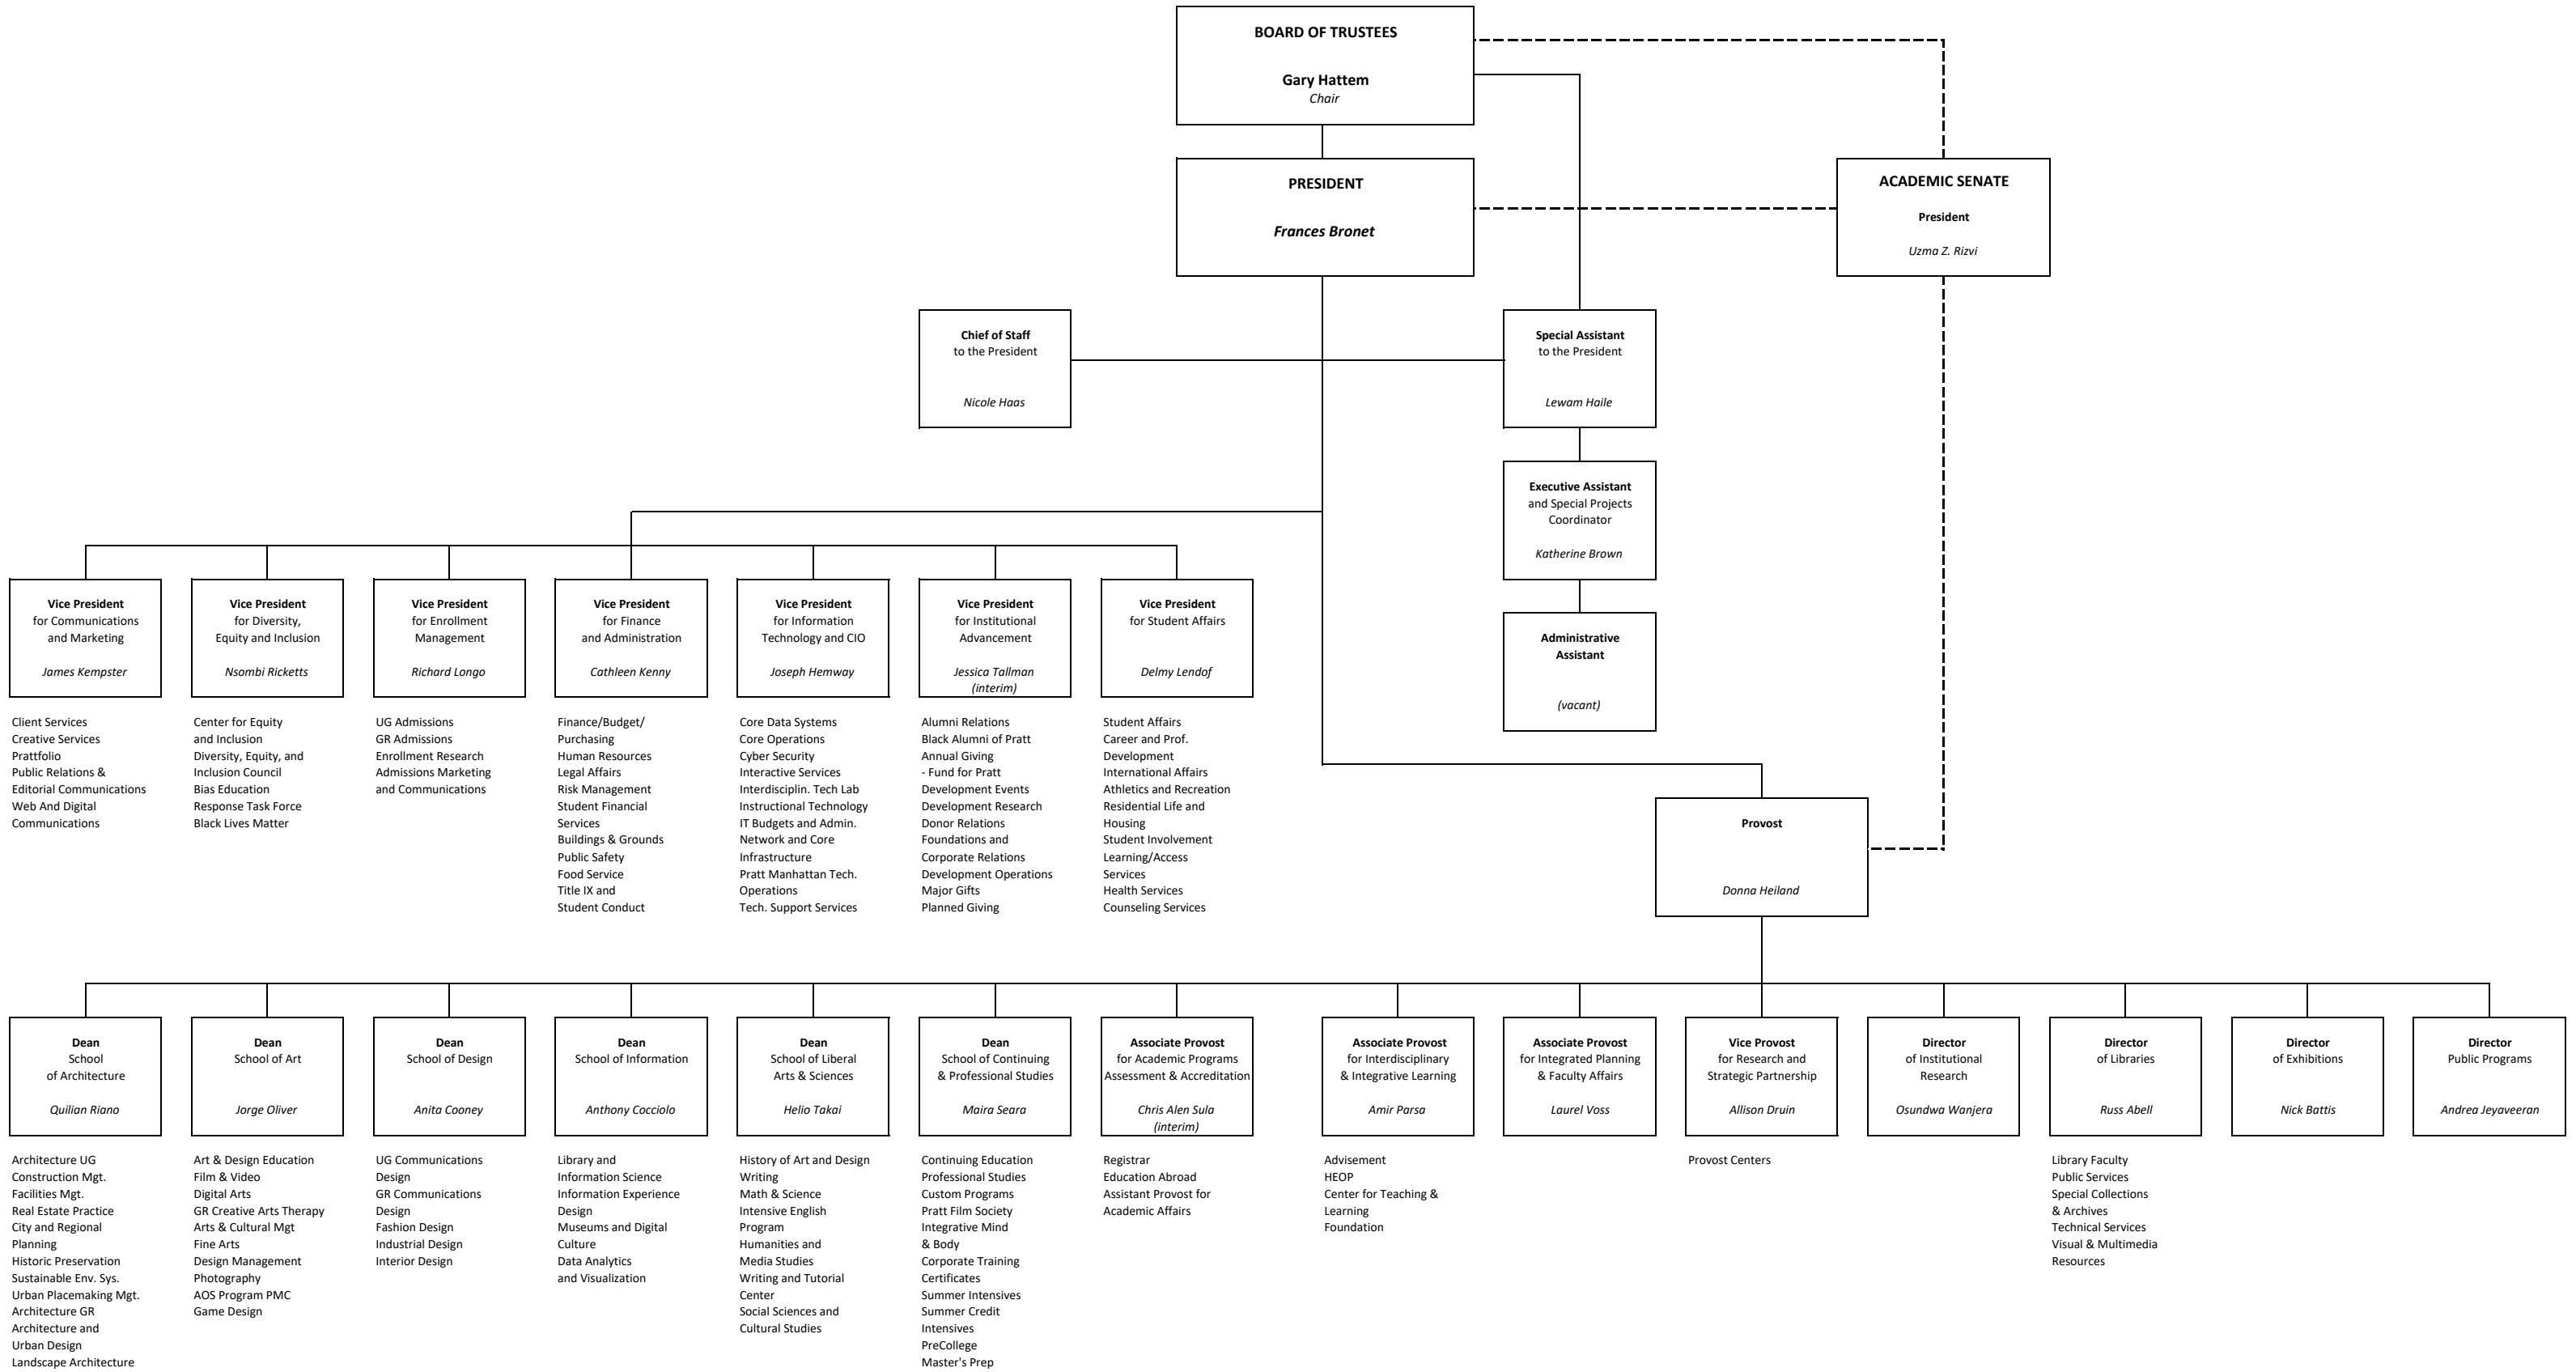

PRATT INSTITUTE
ORGANIZATIONAL CHART
INSTITUTE ADMINISTRATION

KEY: - - - - - advisory relationship
 Source: Office of Institutional Research