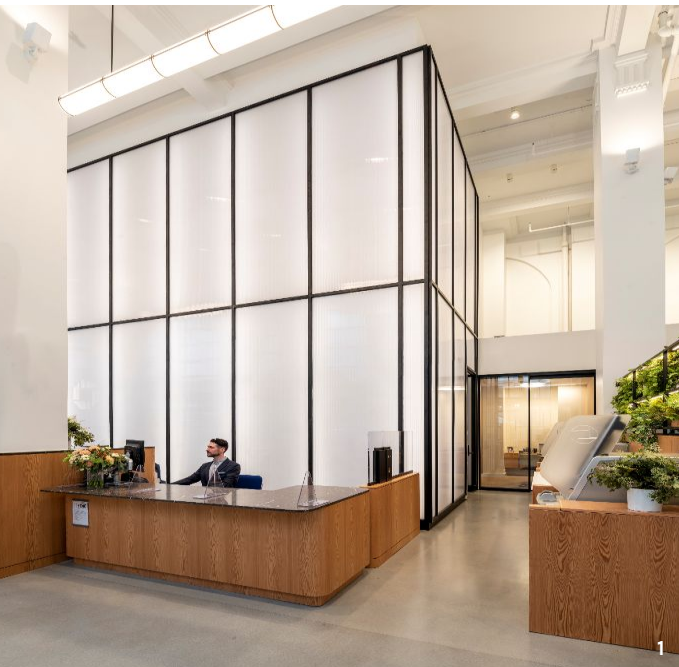

Project highlights

1 JPMC Retail, New York, NY | WeWork

2 Calvin Klein Signage installation, Barclay Center | Cooley Monato Studio

3 Confidential Financial office, Malvern, PA | AKF Group

4 Target Marketing Office, New York, NY | Rottet Studio & HLB Lighting

5 Empire Outlets, Staten Island, NY | SHOP Architects & HLB Lighting