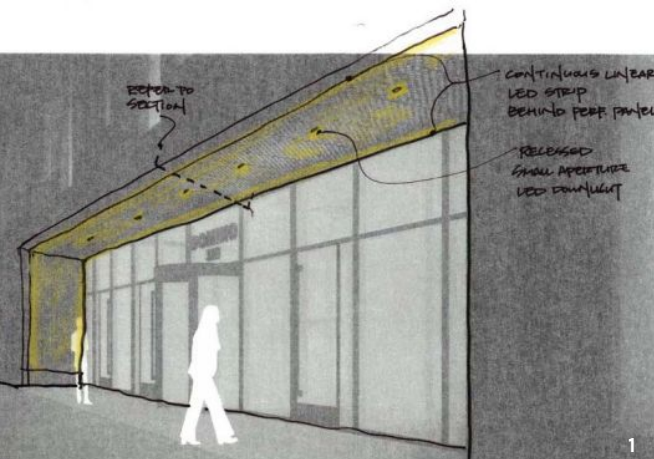

## Project highlights

1 Winter Visual Arts Center - Franklin & Marshall, Lancaster, PA | L'Obs

2 HBF Showroom, New York, NY | Ventresca Lighting

3 Le Rock, New York, NY | Ventresca Lighting

# Project highlights | Conceptual sketches

- 1 Residential tower entrance canopy lighting concept sketch
- 2 Flexible ceiling office interior concept sketch
- 3 Exterior facade lighting rendering
- 4 Haworth showroom lighting concept sketch
- 5 Morningside Park lighting concept sketch