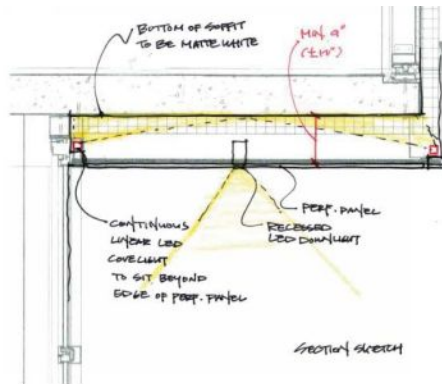

# Project highlights | Conceptual sketches

- 1 Residential tower entrance canopy lighting concept sketch
- 2 Flexible ceiling office interior concept sketch
- 3 Exterior facade lighting rendering
- 4 Haworth showroom lighting concept sketch
- 5 Morningside Park lighting concept sketch