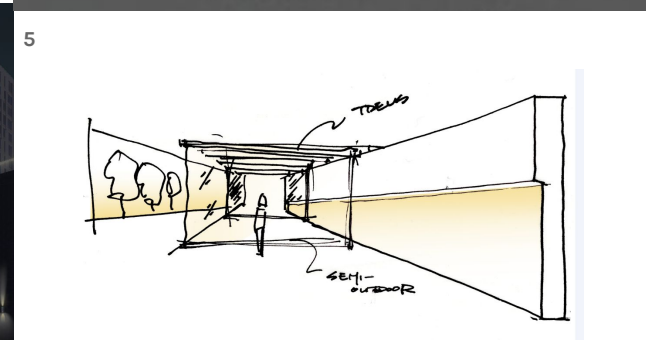

## Project highlights

1 Winter Visual Arts Center - Franklin & Marshall, Lancaster, PA | L'Obs

2 HBF Showroom, New York, NY | Ventresca Lighting

3 Le Rock, New York, NY | Ventresca Lighting

# Project highlights | Conceptual sketches

- 1 Residential tower entrance canopy lighting concept sketch
- 2 Flexible ceiling office interior concept sketch
- 3 Exterior facade lighting rendering
- 4 Haworth showroom lighting concept sketch
- 5 Morningside Park lighting concept sketch