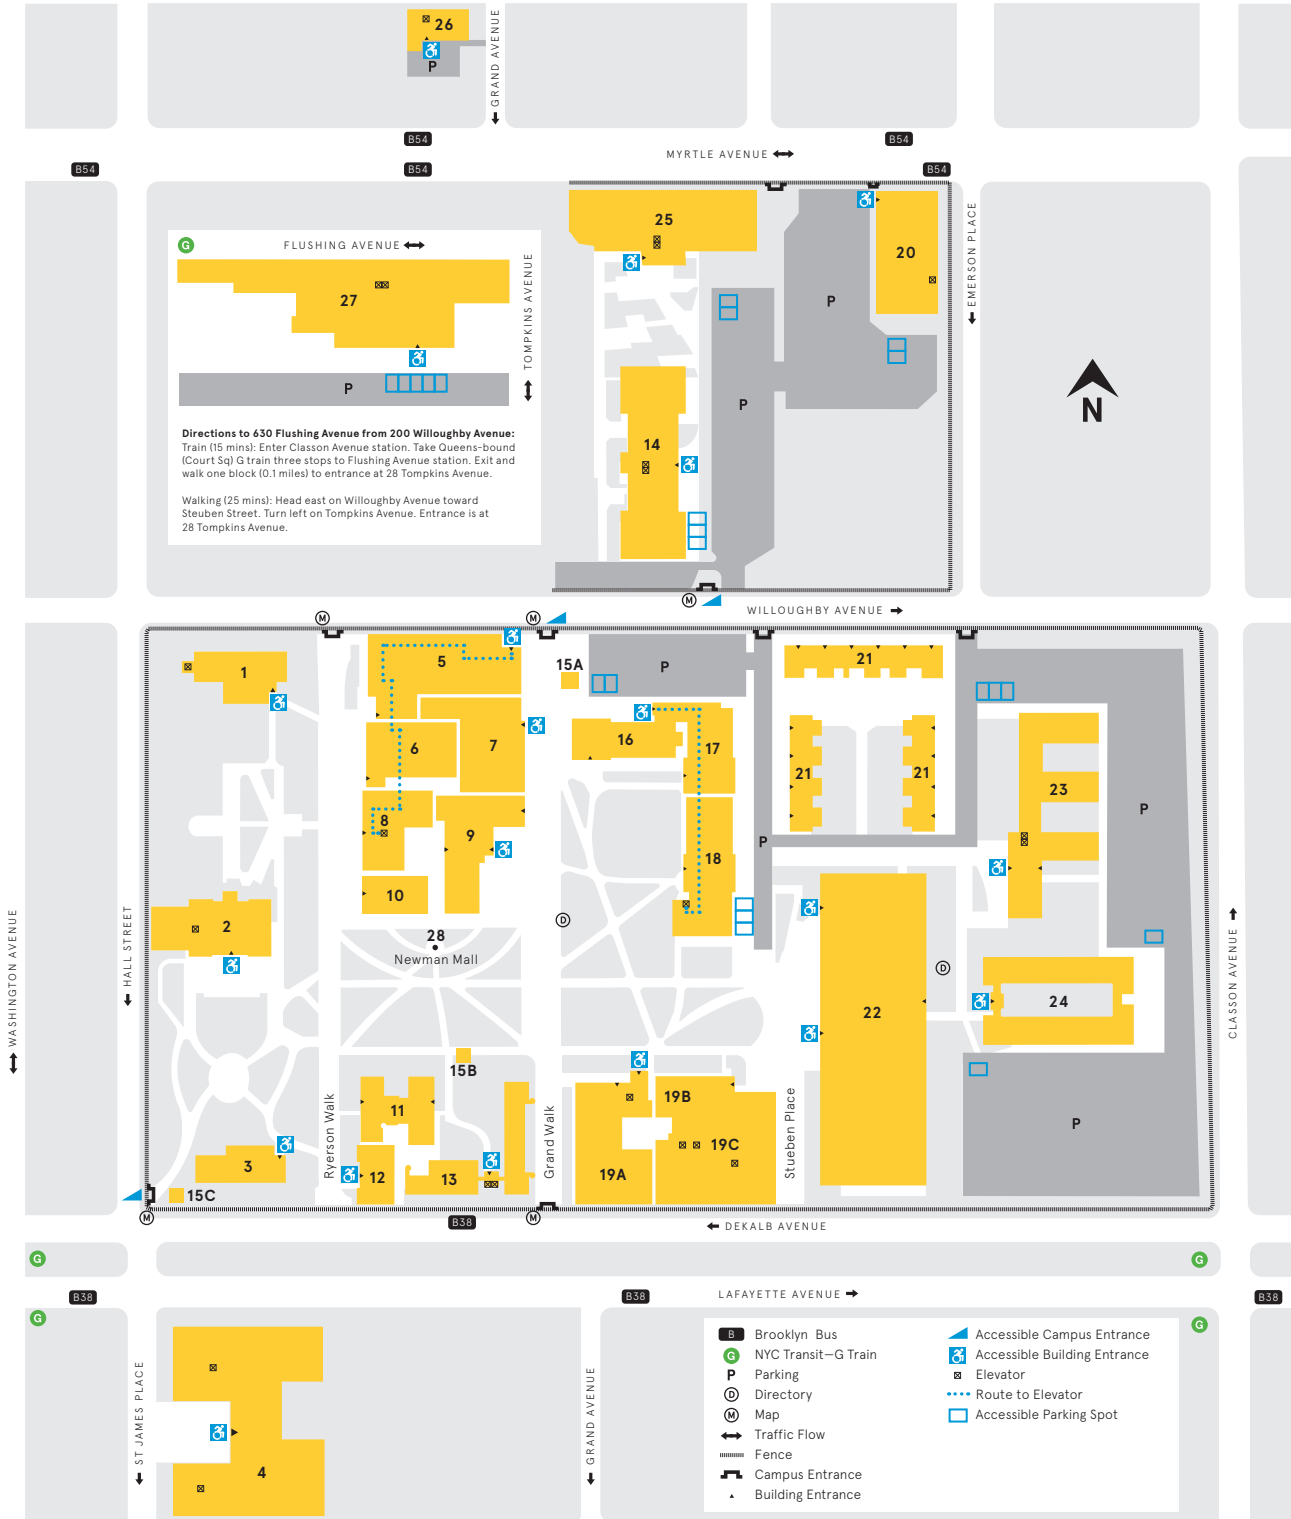

Pratt Institute Campus Directory

BUILDING LISTING

- | | | | |
|------------------|--------------------------------|--|--|
| 1. ISC Building | 11. Jones Hall | 19A. Pratt Studios | 26. 100 Grand |
| 2. Library | 12. Thrift Hall | 19B. Juliana Curran Terian Design Center | 27. Pfizer Building, 630 Flushing Avenue |
| 3. DeKalb Hall | 13. Pantas Hall | 19C. Steuben Hall | 28. Newman Mall and Clock |
| 4. Higgins Hall | 14. Willoughby Hall | 20. Film/Video Building | |
| 5. North Hall | 15A. Willoughby Security Booth | 21. Pratt Townhouses | |
| 6. Memorial Hall | 15B. Pantas Security Booth | 22. ARC Building | |
| 7. Student Union | 15C. Hall Security Booth | 23. Stable Hall | |
| 8. Main Building | 16. Chemistry Building | 24. Cannoneer Court | |
| 9. East Building | 17. Machinery Building | 25. Myrtle Hall | |
| 10. South Hall | 18. Engineering Building | | |