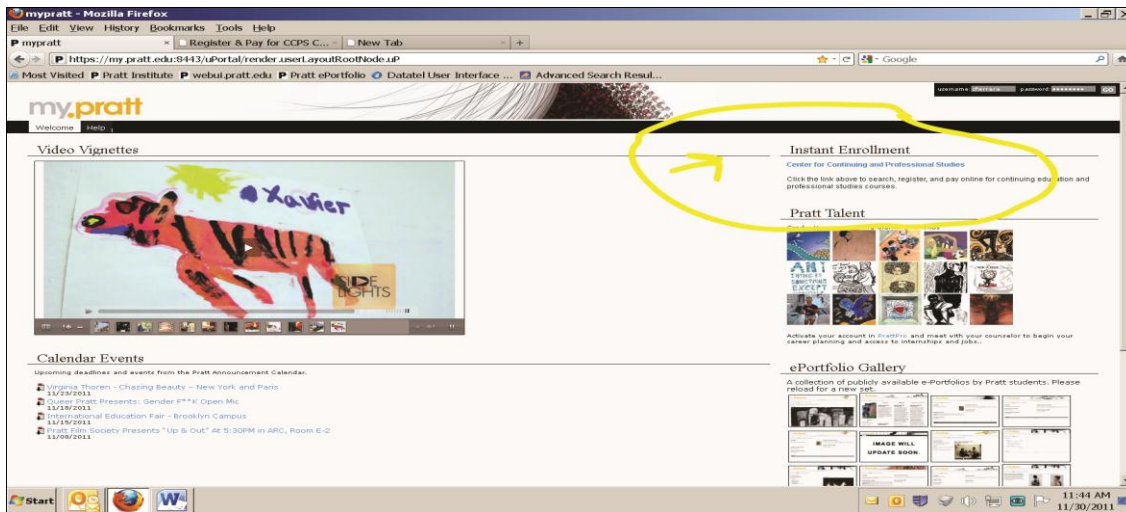

## REGISTRATION INSTRUCTIONS

1. GO TO <http://my.pratt.edu>.
2. CLICK "THE CENTER FOR CONTINUING AND PROFESSIONAL STUDIES" LINK.

3. ENTER COURSE CODE NUMBER **OR** SEARCH BY KEY WORD.

FOR ASSISTANCE, CALL 212.647.7199.