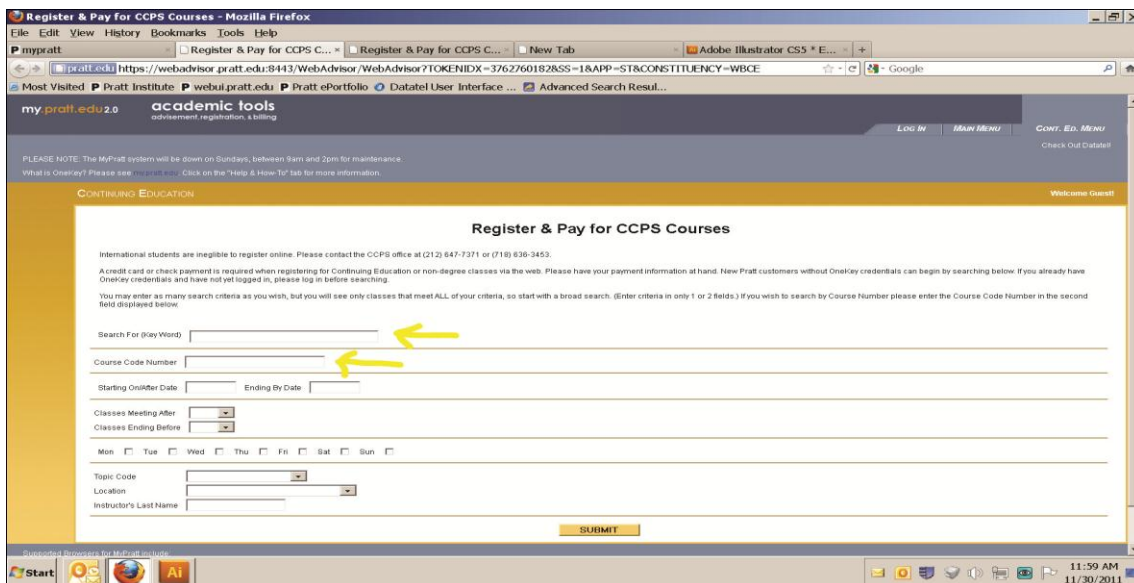

## REGISTRATION INSTRUCTIONS

1. GO TO <http://my.pratt.edu>.
2. CLICK "THE CENTER FOR CONTINUING AND PROFESSIONAL STUDIES" LINK.

3. ENTER COURSE CODE NUMBER **OR** SEARCH BY KEY WORD.

FOR ASSISTANCE, CALL 212.647.7199.