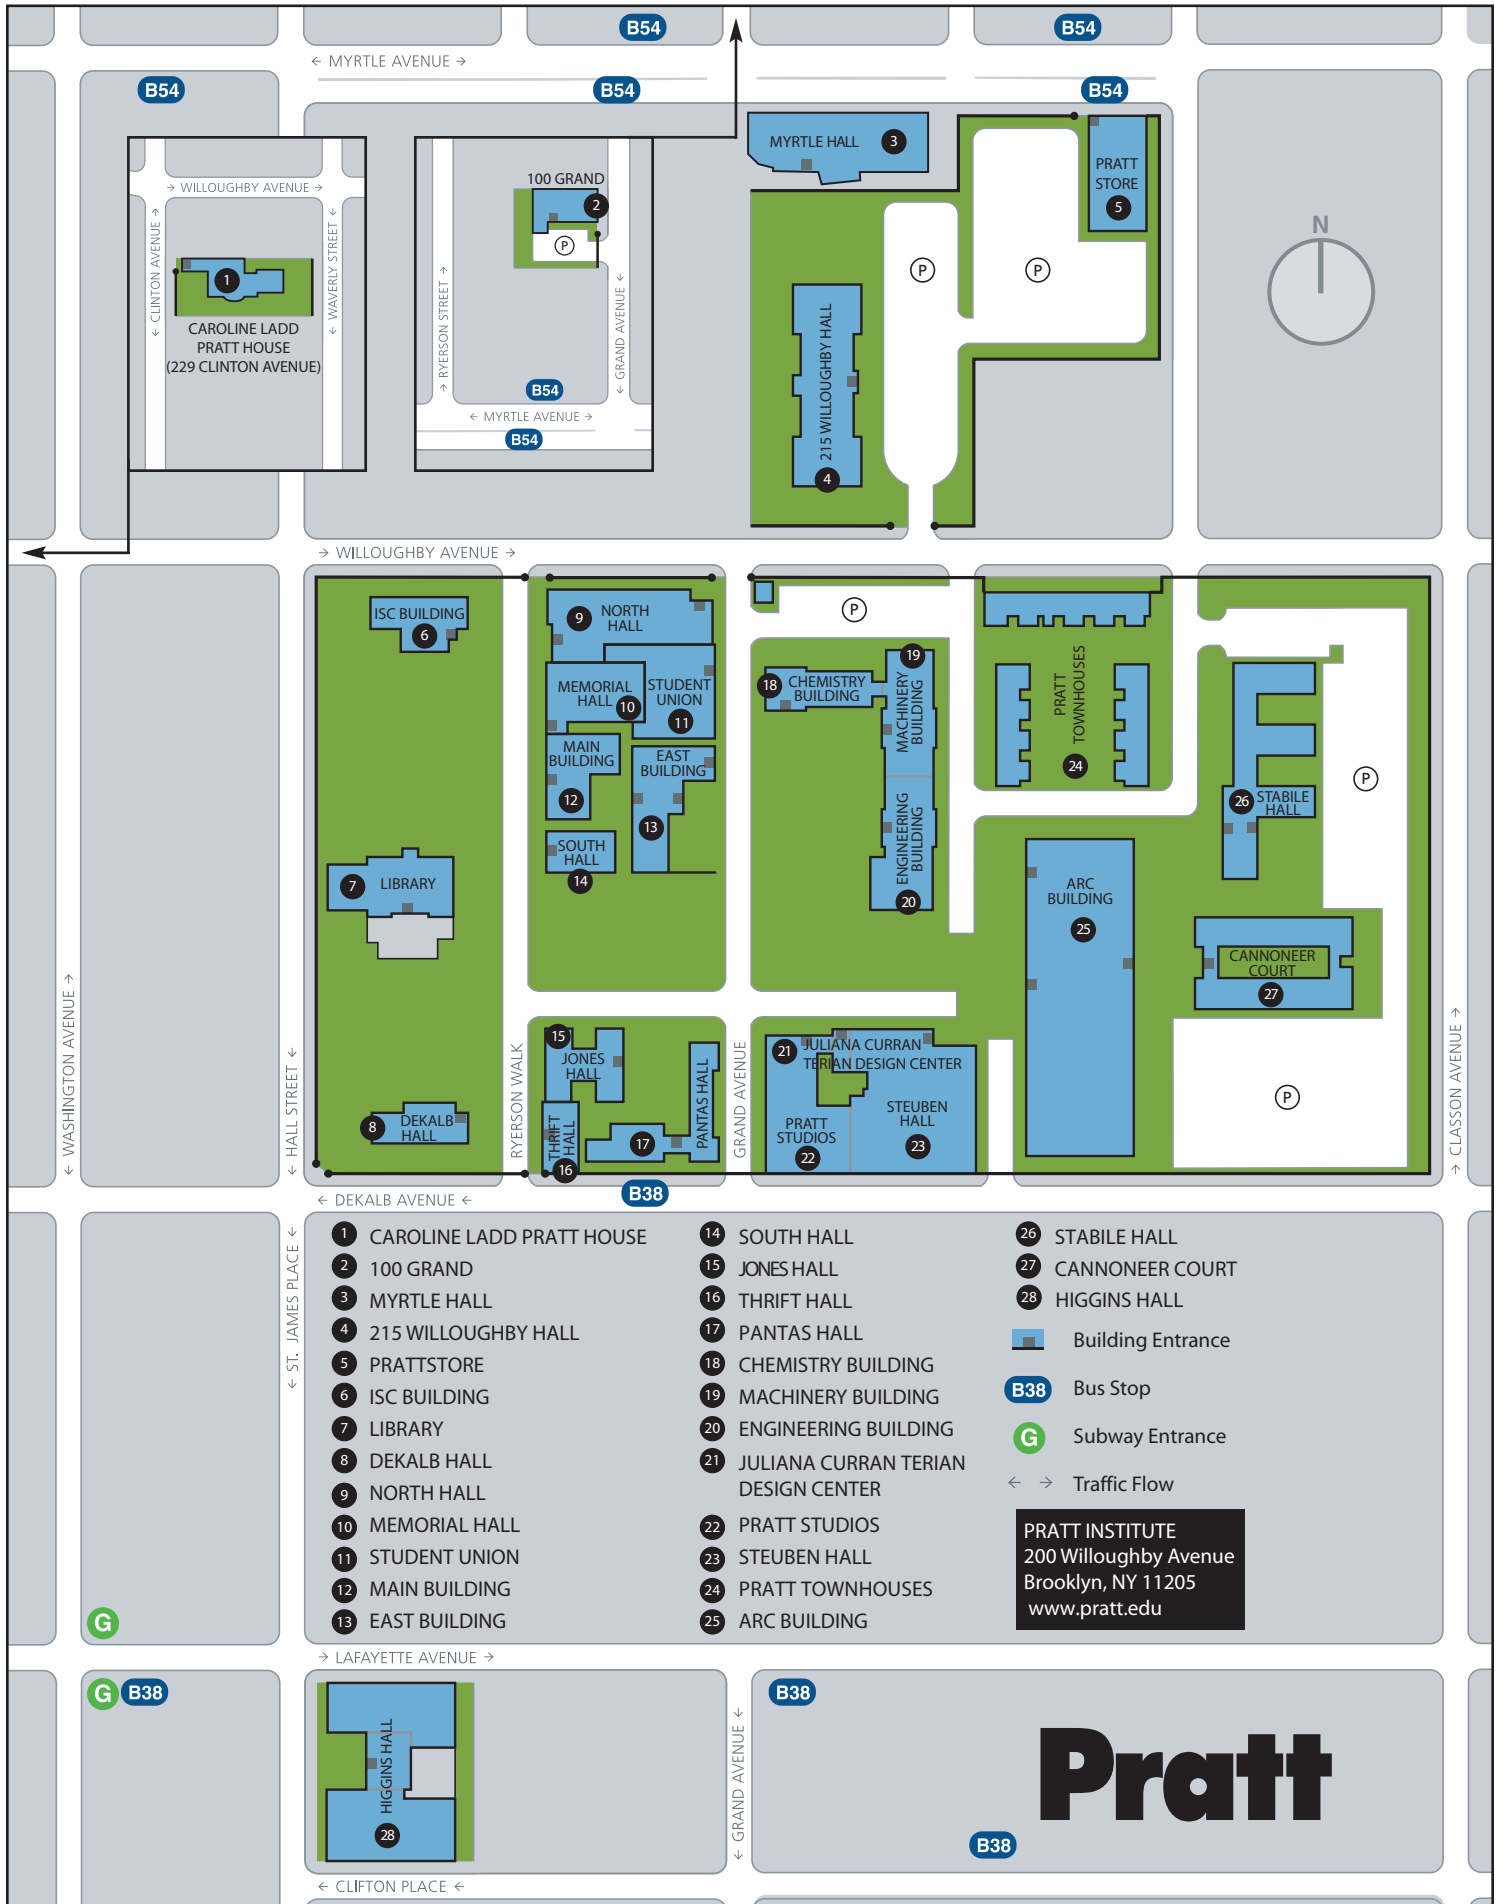

Pratt Institute Brooklyn Campus

200 Willoughby Avenue, Brooklyn, NY 11205 • www.pratt.edu

- 1 CAROLINE LADD PRATT HOUSE
- 2 100 GRAND
- 3 MYRTLE HALL
- 4 215 WILLOUGHBY HALL
- 5 PRATTSTORE
- 6 ISC BUILDING
- 7 LIBRARY
- 8 DEKALB HALL
- 9 NORTH HALL
- 10 MEMORIAL HALL
- 11 STUDENT UNION
- 12 MAIN BUILDING
- 13 EAST BUILDING
- 14 SOUTH HALL
- 15 JONES HALL
- 16 THRIFT HALL
- 17 PANTAS HALL

- 18 CHEMISTRY BUILDING
- 19 MACHINERY BUILDING
- 20 ENGINEERING BUILDING
- 21 JULIANA CURRAN TERIAN DESIGN CENTER
- 22 PRATT STUDIOS
- 23 STEUBEN HALL
- 24 PRATT TOWNHOUSES
- 25 ARC BUILDING

- 26 STABLE HALL
- 27 CANNONEER COURT
- 28 HIGGINS HALL

Building Entrance

B38 Bus Stop

G Subway Entrance

Traffic Flow

PRATT INSTITUTE
200 Willoughby Avenue
Brooklyn, NY 11205
www.pratt.edu

Pratt

B38